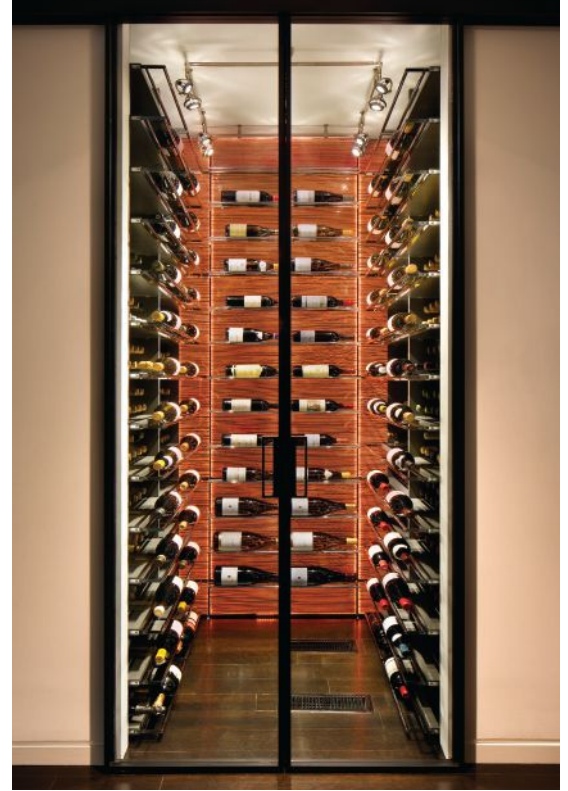

SINGULAR SPACE  
**GOLD**  
*Napa Valley Private Retreat*  
 Juancarlos Fernandez  
 Signum Architecture, St. Helena  
[www.signumarchitecture.com](http://www.signumarchitecture.com)  
 Photographer: Adrian Gregorutti

SINGULAR SPACE  
**SILVER**  
*High-Tech Wine Room*  
 Gloria Carlson and Lisa Sten  
 Harrell Remodeling, Inc., Palo Alto  
[www.harrell-remodeling.com](http://www.harrell-remodeling.com)  
 Photographer: Bernard André