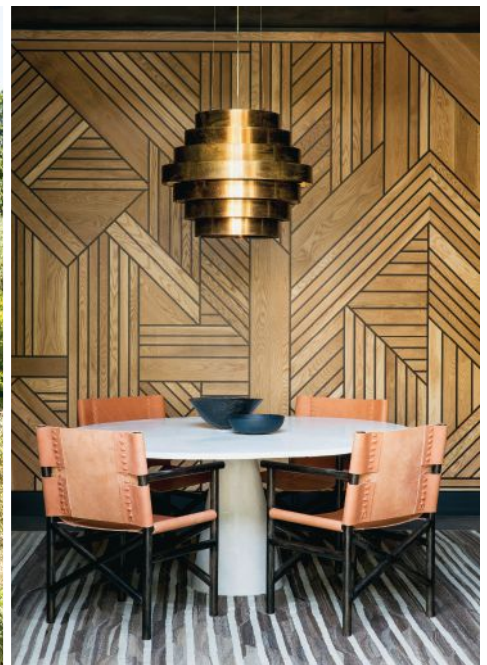

COMMERCIAL/HOSPITALITY – ARCHITECTURE
GOLD

Sinegal Estate

Juancarlos Fernandez
Signum Architecture, St. Helena
www.signumarchitecture.com
Photographer: Aubrie Pick